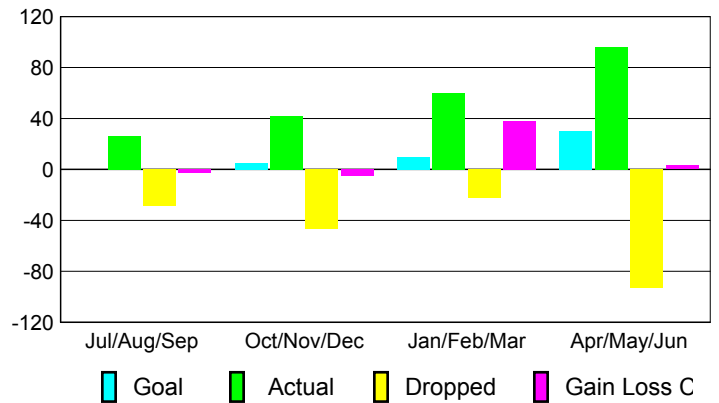

Membership Results 2009-2010

Goal, New, Dropped, Gain/Loss