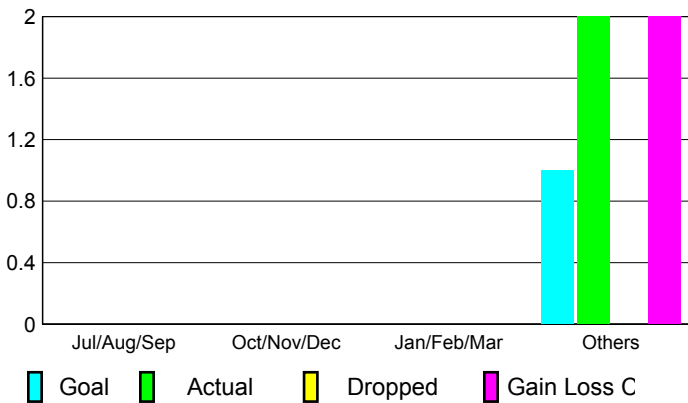

2009-2010 GMT Quarterly Report for District (or Undistricted) **District 108IA3**

GMT: **Federico STEINHAUS**

Location: **ITALY**

GMT CA: **4**

CLUBS

**Club Results
2009-2010**

**Clubs
2008-2009**

Month	New Club Goal	Actual New Clubs	Actual Dropped Clubs	Gain/Loss of Clubs	Gain/Loss of Clubs
Jul/Aug/Sep	0	0	0	0	0
Oct/Nov/Dec	0	0	0	0	0
Jan/Feb/Mar	0	0	0	0	0
Apr/May/June	1	2	0	2	0
Totals	1	2	0	2	0

Club Results 2009-2010

Goal, New, Dropped, Gain/Loss

Comparison of Club Gain/Loss

Current Year Compared to the Previous Year

YTD Status Quo Clubs 2009-2010

Status Quo Clubs Compared to Status Quo Members

MEMBERSHIP

**Membership Results
2009-2010**

**Membership
2008-2009**

Month	Net Memb Goal	Actual New Memb	Actual Dropped Memb	Gain/Loss of Memb	Gain/Loss of Memb
Jul/Aug/Sep	0	26	-29	-3	-4
Oct/Nov/Dec	5	42	-47	-5	1
Jan/Feb/Mar	10	60	-22	38	21
Apr/May/June	30	96	-93	3	-10
Totals	45	224	-191	33	8