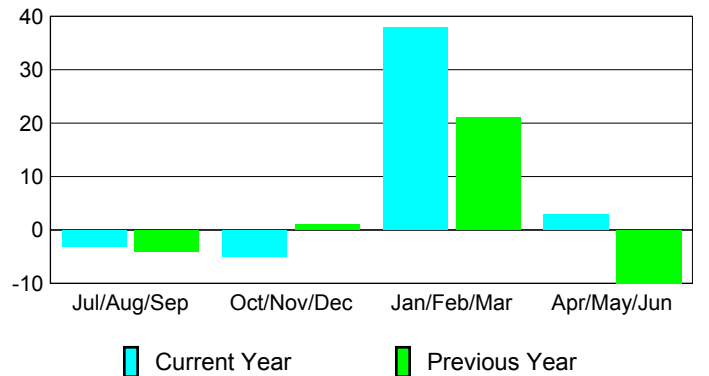

Comparison of Membership Gain/Loss

Current Year Compared to the Previous Year